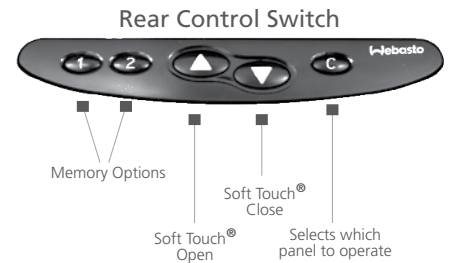

Part Number 909453 • 11/12 • Errors and omissions excepted • Printed in USA • © Webasto Thermo & Comfort North America, Inc. 2012

Webasto Thermo & Comfort
North America, Inc.
15083 North Road
Fenton, Michigan 48430
USA

Toll Free: 800-860-7866
Phone: 810-593-6000
Fax: 810-593-6001

www.webastosunroofs.com

The world's largest manufacturer of OEM and Aftermarket sunroofs