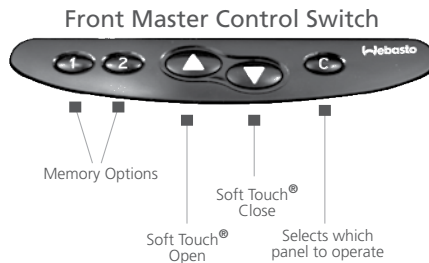

Part Number 909453 • 11/12 • Errors and omissions excepted • Printed in USA • © Webasto Thermo & Comfort North America, Inc. 2012

Webasto Thermo & Comfort
North America, Inc.
15083 North Road
Fenton, Michigan 48430
USA

Toll Free: 800-860-7866
Phone: 810-593-6000
Fax: 810-593-6001

www.webastosunroofs.com

The world's largest manufacturer of OEM and Aftermarket sunroofs