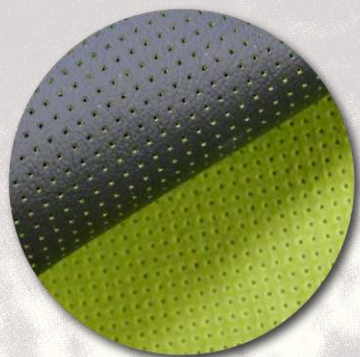

**STERLING**  
(matches Stone)

**PEWTER**  
(matches Ash)

**OATMEAL**  
(matches Ivory)

**PALOMINO**  
(matches Tan)

**MARASCHINO**  
(matches Red)

**Tuscany** turns luxury into decadence. This is our softest leather ever, and despite its rich, supple finish, Tuscany still meets the highest standards of automotive durability. We offer matches for our most popular standard colors.

# Barracuda

SQUARE PERFORATED DUO-TONE LEATHER

When you just want a hint of color, maybe to tie the exterior color of your vehicle to the interior, let a little peek through the square perforation of **Barracuda** from the specially-dyed underside of our Premium leather.